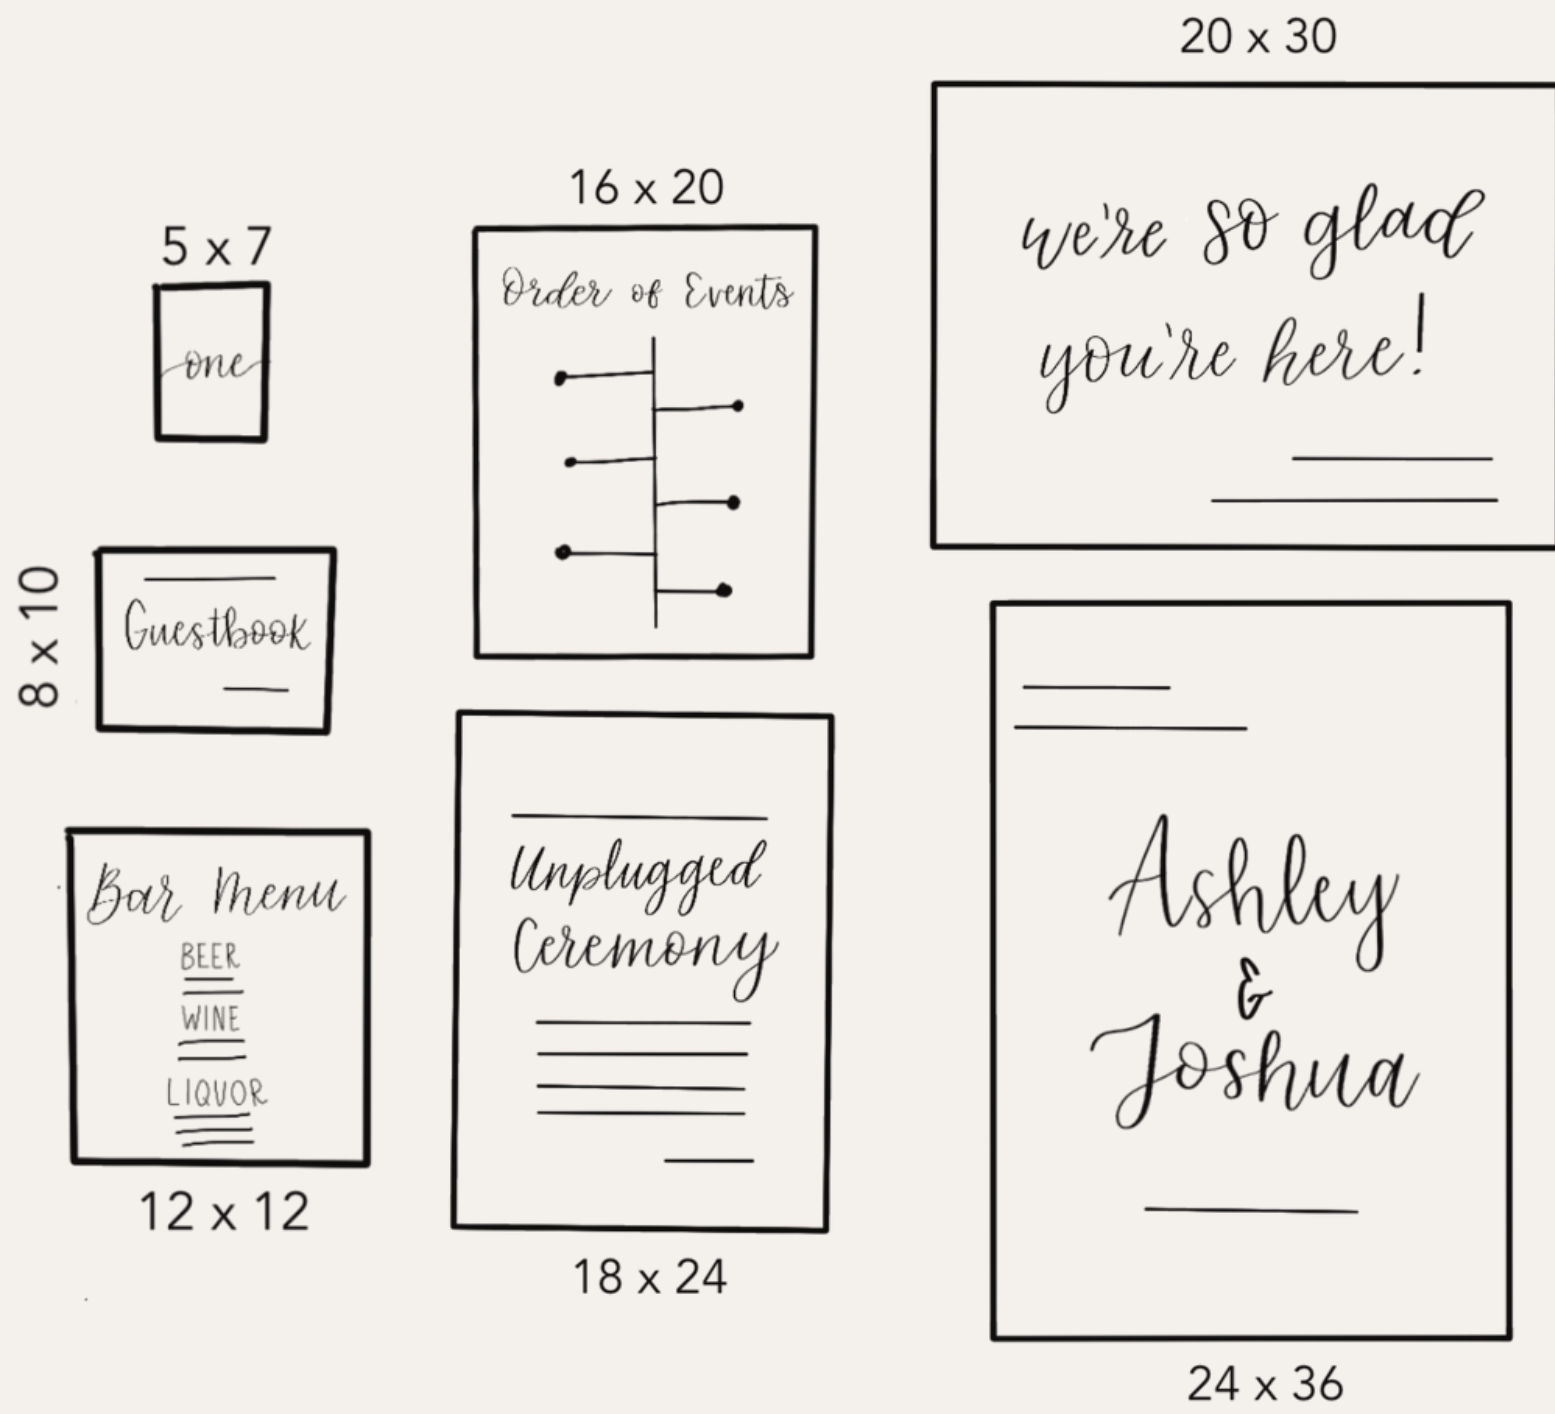

# Custom Signage

[Click Here to Inquire!](#)

01

Pick Your

Size

02

Pick Your

Board

Sizes	<u>Acrylic</u>	<u>Specialty Acrylic</u>	<u>Wood</u>
	Clear	Brushed painted back, solid back or frosted	Walnut stain or solid painted
5X7	\$10	\$15	\$15
8X10	\$16	\$22	\$22
12 X 12	\$22	\$30	\$30
16 X 20	\$60	\$70	\$70
18 X 24	\$70	\$80	\$80
20 X 30	\$85	\$95	\$95
24 X 36	\$100	\$110	\$110

### Pick Your Size

Size

18 x 24: Our favorite people. Up to 100 names.

18 x 24: find your seat. H&B. Up to 100 names.

20 x 30: OUR favorite FAVORITE. Up to 150 names.

20 x 30: grab your drink AND FIND YOUR SEAT. Up to 150 names.

24 x 36: your seat awaits. Joshua & Ashley. Up to 200 names.

24 x 48: Find your seat. Over 200 names.